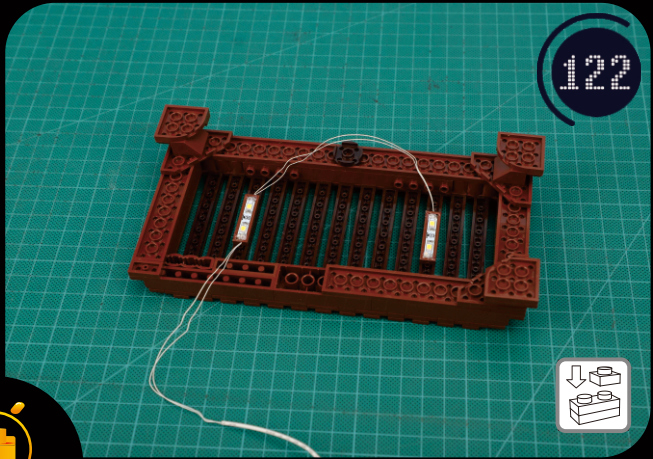

Enlace

Cross

Pull

Turn

- Take apart
- Costume
- Enlace
- Cross
- Pull
- Turn

- Take apart
- Costume
- Enlace
- Cross
- Pull
- Turn

 Take apart
  Costume
  Enlace
  Cross
  Pull
  Turn

Congratulations
 You have successfully installed the lighting kit! I am so proud of you. Good Job!
 Thank you so much for buying our products.
 If you have any questions or problems with our products, please contact us directly for assistance. We'll always be there.
 Sincerely hope you'll come back soon. Thanks again!
 More information at www.lightailing.com
 Email: support@lightailing.com
 Facebook: Lightailing

©Designed by Lightailing

 Take apart
  Costume
  Enlace
  Cross
  Pull
  Turn