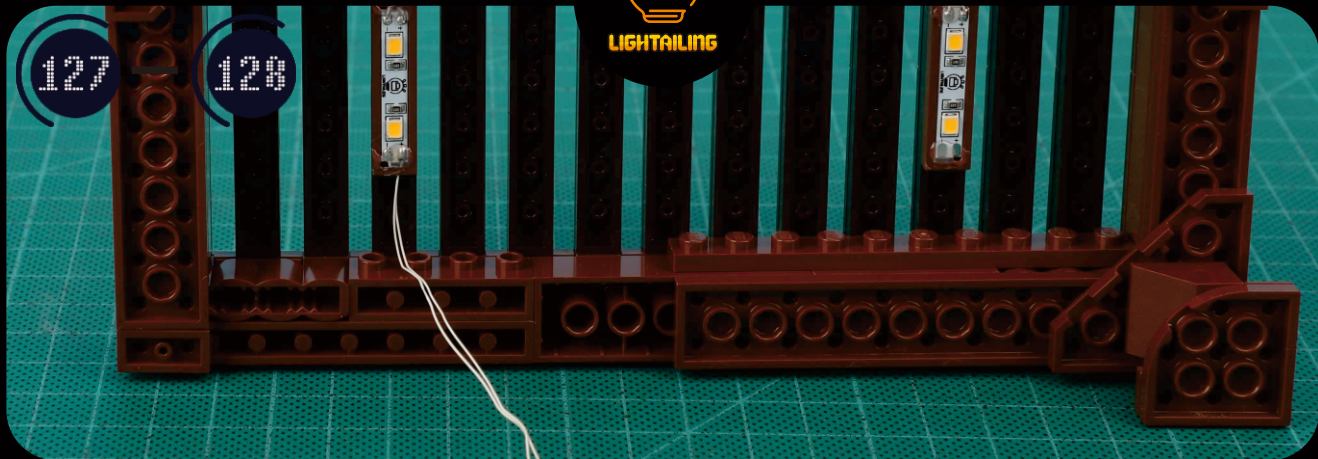

Enlace

Cross

Pull

Turn

- Take apart
- Costume
- Enlace
- Cross
- Pull
- Turn

- Take apart
- Costume
- Enlace
- Cross
- Pull
- Turn

 Take apart
  Costume
  Enlace
  Cross
  Pull
  Turn

Congratulations
 You have successfully installed the lighting kit! I am so proud of you. Good Job!
 Thank you so much for buying our products.
 If you have any questions or problems with our products, please contact us directly for assistance. We'll always be there.
 Sincerely hope you'll come back soon. Thanks again!
 More information at www.lightailing.com
 Email: support@lightailing.com
 Facebook: Lightailing

©Designed by Lightailing

 Take apart
  Costume
  Enlace
  Cross
  Pull
  Turn