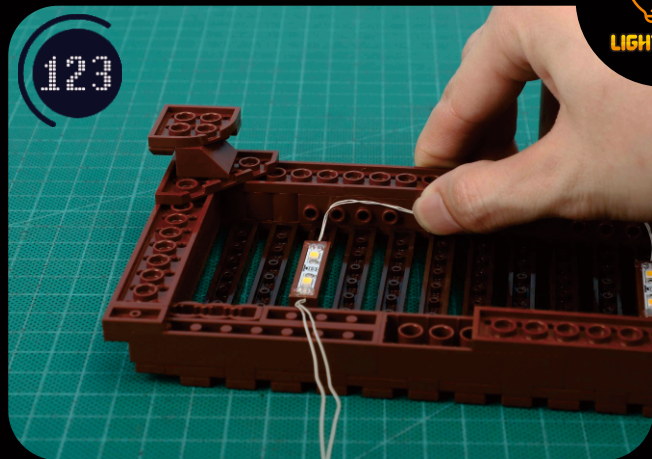

Enlace

Cross

Pull

Turn

- Take apart
- Costume
- Enlace
- Cross
- Pull
- Turn

- Take apart
- Costume
- Enlace
- Cross
- Pull
- Turn

 Take apart
  Costume
  Enlace
  Cross
  Pull
  Turn

Congratulations
 You have successfully installed the lighting kit! I am so proud of you. Good Job!
 Thank you so much for buying our products.
 If you have any questions or problems with our products, please contact us directly for assistance. We'll always be there.
 Sincerely hope you'll come back soon. Thanks again!
 More information at www.lightailing.com
 Email: support@lightailing.com
 Facebook: Lightailing

©Designed by Lightailing

 Take apart
  Costume
  Enlace
  Cross
  Pull
  Turn