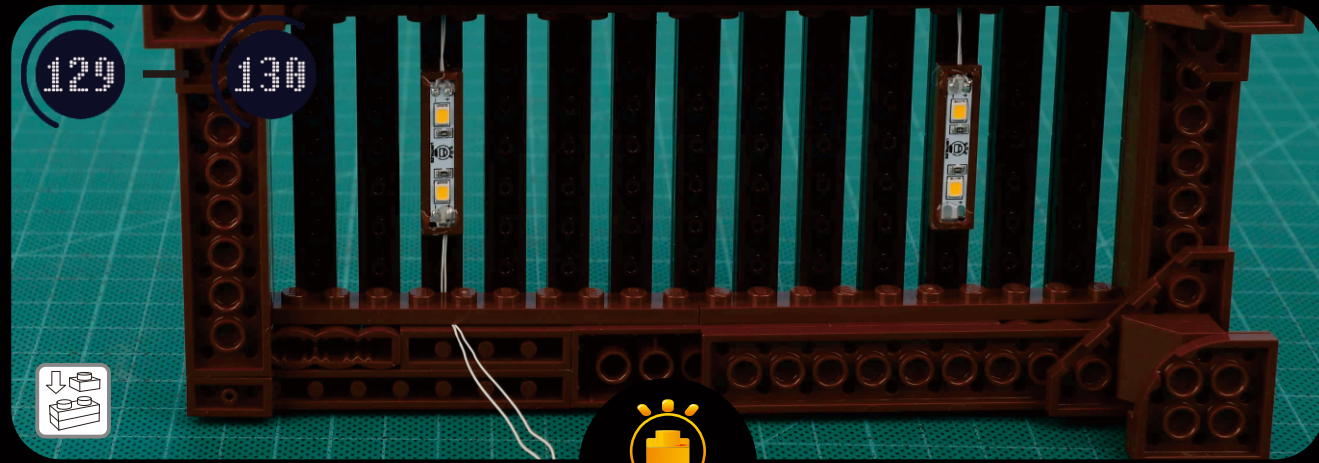

Enlace

Cross

Pull

Turn

- Take apart
- Costume
- Enlace
- Cross
- Pull
- Turn

- Take apart
- Costume
- Enlace
- Cross
- Pull
- Turn

 Take apart
  Costume
  Enlace
  Cross
  Pull
  Turn

Congratulations
 You have successfully installed the lighting kit! I am so proud of you. Good Job!
 Thank you so much for buying our products.
 If you have any questions or problems with our products, please contact us directly for assistance. We'll always be there.
 Sincerely hope you'll come back soon. Thanks again!
 More information at www.lightailing.com
 Email: support@lightailing.com
 Facebook: Lightailing

©Designed by Lightailing

 Take apart
  Costume
  Enlace
  Cross
  Pull
  Turn