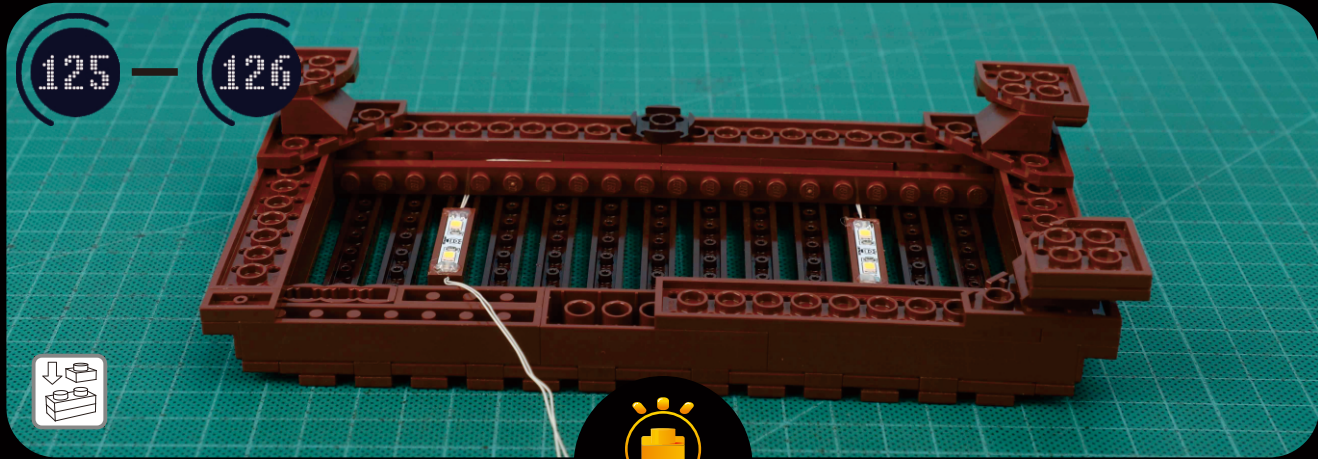

- Take apart
- Costume
- Enlace
- Cross
- Pull
- Turn