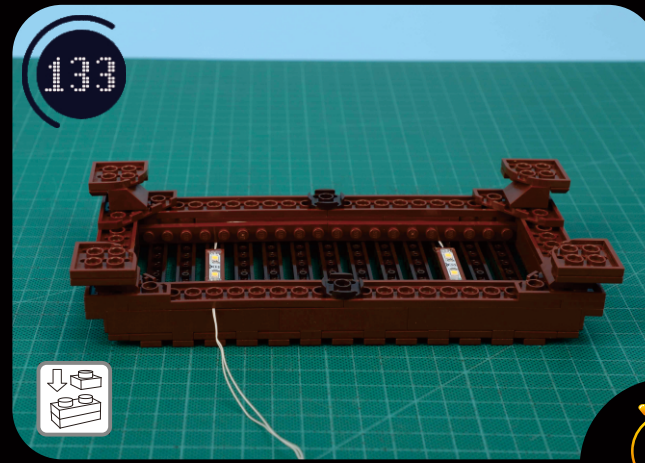

Congratulations
You have successfully installed the lighting kit! I am so proud of you. Good Job!
Thank you so much for buying our products.
If you have any questions or problems with our products, please contact us directly for assistance. We'll always be there.
Sincerely hope you'll come back soon. Thanks again!
More information at www.lightailing.com
Email: support@lightailing.com
Facebook: Lightailing

©Designed by Lightailing

Take apart
Costume
Enlace
Cross
Pull
Turn