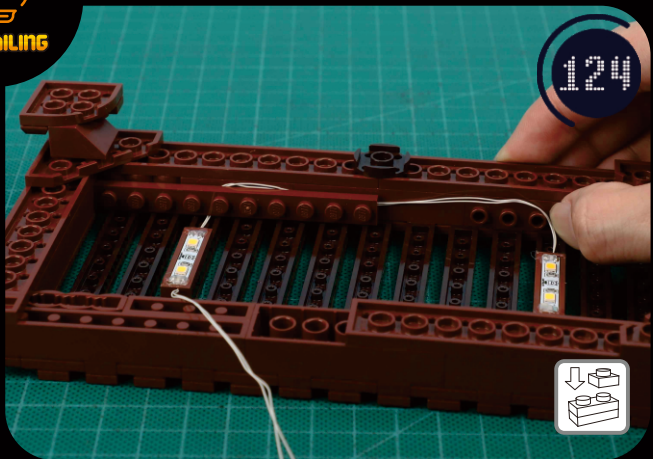

- Take apart
- Costume
- Enlace
- Cross
- Pull
- Turn